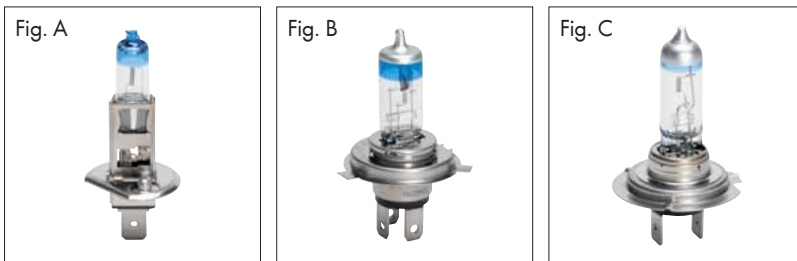

### Active drivers

**Nightstar plus 90** is the next phase in the development of our "+X%" halogen bulb line for active, safety-conscious drivers and harmonizes light and design. Maximum light output thanks to the optimized filament design, white light through blue ring fields and an attractive design with a silver cap (H4/H7) in conjunction with the new package design make the Nightstar plus 90 a real "star among lights".

The attractive double box is ideal for hanging or free-standing placement and features the dot classification system to make the advantages of the bulb (brightness, luminous range) stand out.

### The advantages at a glance

- Up to 90% more light on the road for maximum safety
- Up to 35 m longer light cone
- White light relieves your eyes for fatigue-free, relaxed driving
- Optimal design with a silver cap (H4/H7) and blue ring fields → Ideal for clear glass headlights
- Attractive packaging design for supplemental sales at the counter