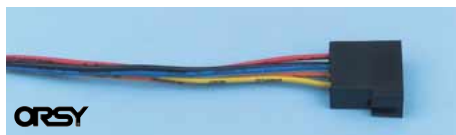

Designation	Art. No.	Pack Qty.
Car radio adapter cable open ends > ISO socket, 40 cm cable length	0763 907 520	10