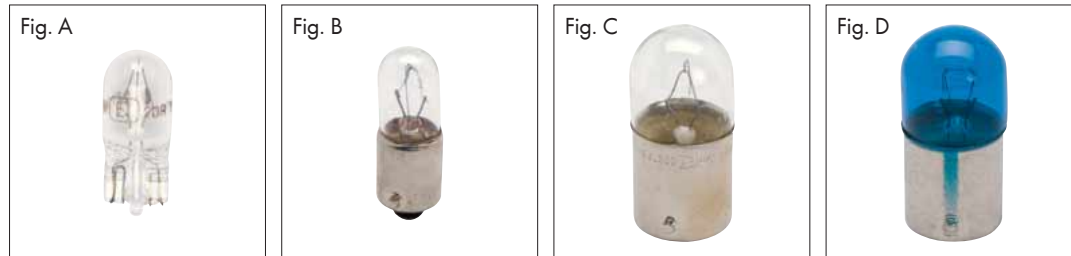

### Bulbs for position and stop lights

Fig.	Model designation	Volts	Watts	Base type	Art. No.	P. Qty.
A	W5W	24	5	W2, 1 x 9.5d	<b>0720 162 2</b>	10
B	T4W		4	BA9s	<b>0720 150 2</b>	
C	R5W		5	BA15s	<b>0720 140 2</b>	
D	R5W blue		5	BA15s	<b>0720 140 22</b>	