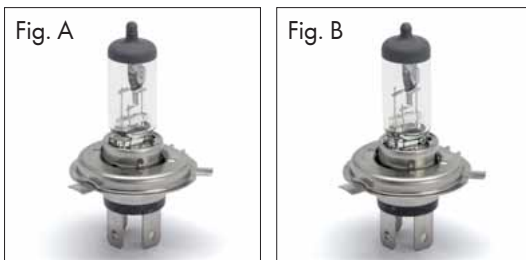

Fig.	Model designation	Volts	Watts	Base type	Art. No.	P. Qty.
A	H1	24	70	P14 _s	0720 111 2	10
B	H3	24	70	PK22 _s	0720 112 2	10
C	H7	24	70	PX26d	0720 114 2	10
D	H7	24	70	PX26d	0720 114 230	30

Double-Filament Headlight Bulbs for 2-comp. Headlight Systems