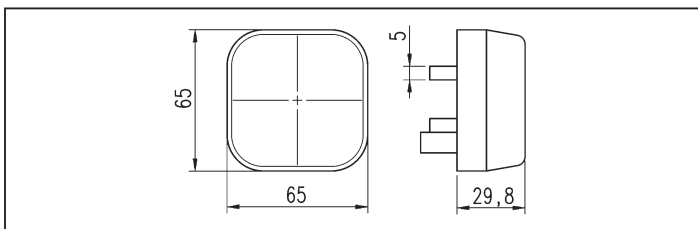

Can be used for vehicle electrical systems with voltage:	Angle bracket	Connection	M.A.N. comparison number	Art. No.	P. Qty.
12 V/24 V		Grommet	81.25260.6048 81.25260.6088	0812 42 903	10