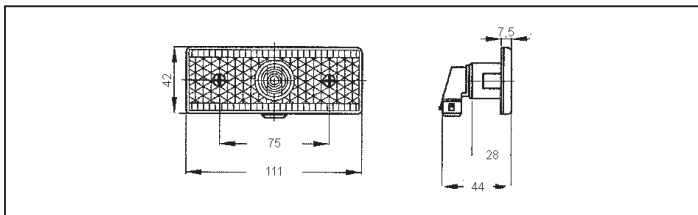

### Side Marker Lamp for Light Bulbs for Mercedes Benz – Actros, SK ADR-tested

- Not equipped with light bulbs.
- **Connection:** Compact connector on back.

#### Accessories

Designation	Art. No.	P. Qty.
W2.1x9.5D Light bulb, 3W, 24 V	<b>0720 161 2</b>	10
W10/3 Light bulb, 3W, 12 V	<b>0720 161 1</b>	

Can be used for vehicle electrical systems with voltage:	Angle bracket	Connection	Mercedes Benz comparison number	Art. No.	P. Qty.
12 V/24 V		Compact plug	0005444111	<b>0812 42 904</b>	10

### Side Marker Lamp for Light Bulbs for M.A.N.

- Incl. light bulbs (tubular filament lamp C5W, 24 V).
- **Connection:** Grommet on back.