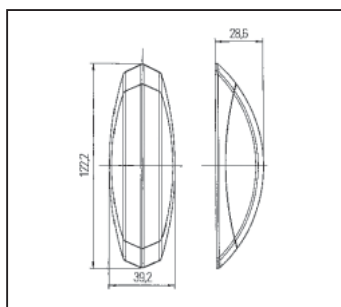

Clearance Lamp for Light Bulbs universal

ADR-tested

- Light exit: red/white.
- Not equipped with light bulbs.
- **Connection:** Cable grommet on back.

Accessories

Designation	Art. No.	P. Qty.
Replacement lens, red/white (Hella Comp. no. 9EL 132 215-001)	0812 42 83	10
R5W Replacement light bulb, 24 V	0720 140 2	
R5W Replacement light bulb, 12 V	0720 140 1	

Can be used for vehicle electrical systems with voltage:	Version	Connection	Hella comparison number	Art. No.	P. Qty.
12 V/24 V	① without holder	with cable grommet	2XS 005 020-001	0812 42 80	10
12 V/24 V	② with flexible pendulum holder	with cable grommet	2XS 005 020-011	0812 42 81	
12 V/24 V	③ with flexible angle bracket	with cable grommet	2XS 005 020-021	0812 42 82	