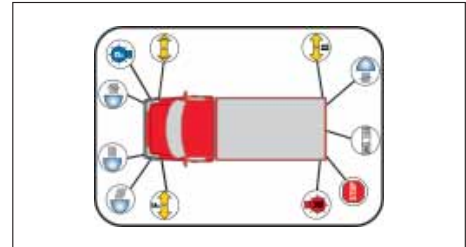

Independent

Twin Spare Automotive Bulb Box

For trucks and buses

Designation	V	Assembly	Dimensions	Art. No.	P.
H4/H4 Spare Box, 22-piece	24	2 x P21/5W, 2 x P21W, 2 x R5W, 1 x R10W, 1 x C5W, 1 x 10 W soffits, 1 x W5W, 2 x T4W, ATO-fuses (1 x 5 A, 2 x 7.5 A, 2 x 10 A, 2 x 15 A, 1 x 20 A)	200 x 95 x 60	0720 962 4	1/10
H7/H7 Spare Box, 22-piece				0720 962 7	

Combination Spare Box

Designation	V	Assembly	Dimensions	Art. No.	P.
H1/H7 Spare Box, 15-piece	12	PY21W, P21/5W, P21W, R5W, C5W, W5W, T4W, ATO-fuses (10 A, 15 A, 20 A), Mini-fuses (10 A, 15 A, 20 A)	140 x 65 x 55	0720 961 71	1/10
	24			0720 962 71	