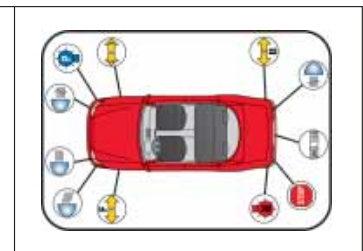

Combination Spare Box

Designation	V	Assembly	Dimensions	Art. No.	P.
H1/H7 Spare Box, 15-piece	12	PY21W, P21/5W, P21W, R5W, C5W, W5W, T4W, ATO-fuses (10 A, 15 A, 20 A), Mini-fuses (10 A, 15 A, 20 A)	140 x 65 x 55	0720 961 71	1/10
	24			0720 962 71	

12 volt

24 volt

12/24 volt

HID bulb