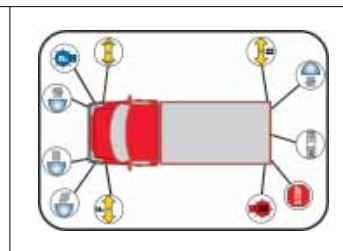

Independent

Twin Spare Automotive Bulb Box

For trucks and buses

Designation	V	Assembly	Dimensions	Art. No.	P.
H4/H4 Spare Box, 22-piece	24	2 x P21/5W, 2 x P21W, 2 x R5W, 1 x R10W, 1 x C5W, 1 x 10 W soffits, 1 x W5W, 2 x T4W, ATO-fuses (1 x 5 A, 2 x 7.5 A, 2 x 10 A, 2 x 15 A, 1 x 20 A)	200 x 95 x 60	0720 962 4	1/10
H7/H7 Spare Box, 22-piece				0720 962 7	

Combination Spare Box

Designation	V	Assembly	Dimensions	Art. No.	P.
H1/H7 Spare Box, 15-piece	12	PY21W, P21/5W, P21W, R5W, C5W, W5W, T4W, ATO-fuses (10 A, 15 A, 20 A), Mini-fuses (10 A, 15 A, 20 A)	140 x 65 x 55	0720 961 71	1/10
	24			0720 962 71	