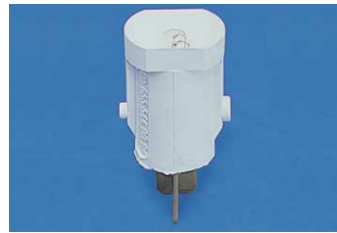

Plastic Socket Bulbs

for Instrument / Dashboard Lights

24 Volts

Socket colour	Volts	Watts	Socket	Art. No.	P. Qty.
white	24	1.7	REF-29	0720 165 543	10
MB: 655 544 003 9 truck instrument cluster					

Socket colour	Volts	Watts	Socket	Art. No.	P. Qty.
dust grey	24	1.2	B8.3D	0720 168 2	10
In MB, IVECO, MAN models: instrument dial, aspect and hands backlighting					

Socket colour	Volts	Watts	Socket	Art. No.	P. Qty.
white	24	0.96	KW2X4.6D	0720 165 544	10
Voith-Gear Switch					

Socket colour	Volts	Watts	Socket	Art. No.	P. Qty.
copper brown	24	1,2	BX8.5d	0720 165 540	10
In MB, IVECO, MAN models: instrument dial, aspect and hands backlighting					

Socket colour	Volts	Watts	Socket	Art. No.	P. Qty.
brown	24	1.2	EBS-R6	0720 165 220	10
MAN, Volvo, Scania: truck instrument cluster					

Socket colour	Volts	Watts	Socket	Art. No.	P. Qty.
white	24	1.2	REF-17	0720 165 542	10
MB: 301 544 319 4					