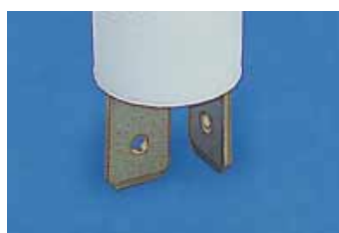

Plastic Socket Bulbs

for Instrument / Dashboard Lights

24 Volts

Socket colour	Volts	Watts	Socket	Art. No.	P. Qty.
white	24	1.7	REF-29	0720 165 543	10
MB: 655 544 003 9 truck instrument cluster					

Socket colour	Volts	Watts	Socket	Art. No.	P. Qty.
dust grey	24	1.2	B8.3D	0720 168 2	10
In MB, IVECO, MAN models: instrument dial, aspect and hands backlighting					

Socket colour	Volts	Watts	Socket	Art. No.	P. Qty.
white	24	0.96	KW2X4.6D	0720 165 544	10
Voith-Gear Switch					

Socket colour	Volts	Watts	Socket	Art. No.	P. Qty.
copper brown	24	1,2	BX8.5d	0720 165 540	10
In MB, IVECO, MAN models: instrument dial, aspect and hands backlighting					

Socket colour	Volts	Watts	Socket	Art. No.	P. Qty.
brown	24	1.2	EBS-R6	0720 165 220	10
MAN, Volvo, Scania: truck instrument cluster					

Socket colour	Volts	Watts	Socket	Art. No.	P. Qty.
white	24	1.2	REF-17	0720 165 542	10
MB: 301 544 319 4					