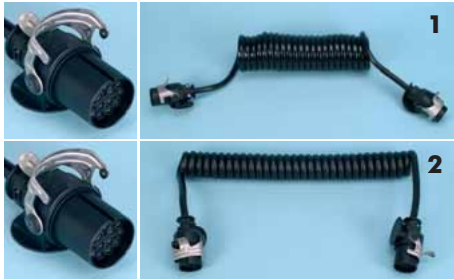

15-Pole Spiral Cables, 24 V

- Connection of socket outlets on pulling vehicle to socket outlets on trailer or semi-trailer.
- ADR approval.
- Tested by German TÜV.
- In accordance with ISO 12098.
- Fabricated complete with plug.
- Wire cross sections: 12 x 1.5 mm², 3 x 2.5 mm².

Fig.	Plug	Spiral diameter		Material	Max. working length	Art. No.	P. Qty.
1	2 x 15-Pole, 24 V	large	approx. 100 mm	Polyamide (PA)	4,500 mm	0510 950 285	1
2	2 x 15-Pole, 24 V	small	approx. 60 mm	Polyurethane (PU)	4,000 mm	0510 950 286	

Practical addition: Parking socket

- Installation dimensions identical to those for ABS, EBS and 15-pole socket outlets.
- For "storing" spiral plugs when one end is not required.

Suitable for	Art. No.	P. Qty.
ABS, EBS, 15-pole and 13-pole plug	0510 950 305	1