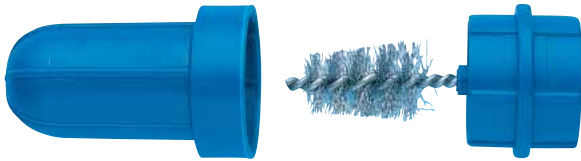

BATTERY TERMINALS

Interference Suppression Band

L in mm	mm ²	Hole in mm	Art. No.	P. Qty.
200	6	8 - 8	0510 920 06	10

Storable in ORSY®

Pole Terminal Brush

- Combined cleaning brush for car batteries
- Length: 195 mm