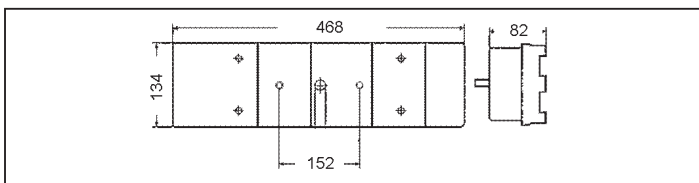

Accessories

Designation	Required number per lamp	Art. No.	P. Qty.
P21W Light bulb, 24 V (HD)	4	0720 132 21	10
R5W Light bulb, 24 V (HD)	2	0720 140 21	
Vibration damper	2	0812 46 001	2
Repair compact connector 8-pin	1	0812 46 003	

Functions	Left	Right	License plate lamp	Side marker lamp	LED module permissible	Mercedes Benz comparison number	Art. No.	P. Qty.	
Turn signal, brake, tail lamp	●	●				A002 544 6903 / A002 544 7103	0812 46 760	1	
Back-up lamp	●		●			A002 544 6803 / A002 544 7003			0812 46 761
Rear fog lamp	●					A002 544 6190			0812 46 762
Clearance lamp									
Reflector	●	●							
Lens	●	●