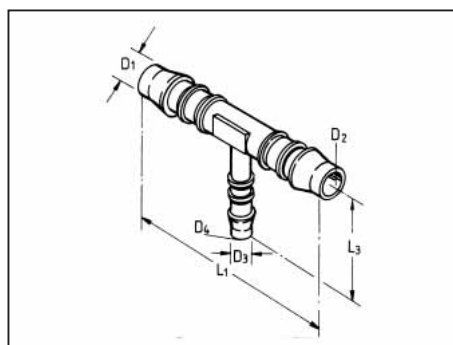

Plastic Hose Connectors

- Resistant to fuel, diesel oil, washing water, brake fluid and glysantine anti freeze.
- Various sizes and types made of acetate resin.

Straight Hose Connectors

Inner hose dia. mm D ₁	D ₂	L ₁	Art. No.	Pack Qty.
3	2.5	25	0500 250 1	25
4	2.7	35	0500 250 2	
5	3	45	0500 250 3	
6	4	49	0500 250 4	
8	5.6	56	0500 250 5	1
10	7	63	0500 250 6	

Straight Reduction Conne.

Inner hose dia. D ₁	D ₃	D ₂	L ₁	Art. No.	Pack Qty.
4	3	2.5	30	0500 250 10	25
6	4		43.5	0500 250 11	
8	4		48	0500 250 12	
10	6	4	53.5	0500 250 13	10
	8	5.6	60.5	0500 250 14	
		5.6	60.5	0500 250 15	

T-Connectors

Inner hose dia. D ₁	D ₂	L ₁	Art. No.	Pack Qty.
3	2.5	25	0500 250 28	25
4	2.7	35	0500 250 29	
5	3	42	0500 250 30	
6	4	50	0500 250 31	
8	5.6	58	0500 250 33	10
10	7	62.5	0500 250 34	

T-Reduction Connectors

Inner hose dia. D ₁	D ₃	D ₄	D ₂	D ₄	L ₁	Art. No.	Pack Qty.
3	4	3	2.5	2.5	25	0500 250 18	25
4	6	4		4	35	0500 250 19	