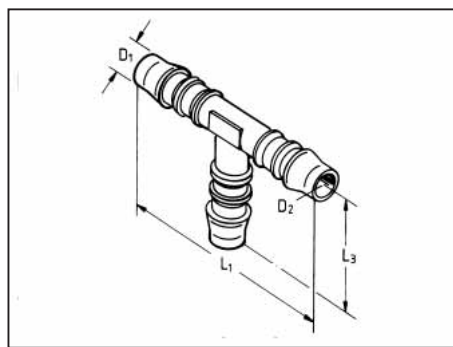

Plastic Hose Connectors

- Resistant to fuel, diesel oil, washing water, brake fluid and glysantine anti freeze.
- Various sizes and types made of acetate resin.

Straight Hose Connectors

Inner hose dia. mm D ₁	D ₂	L ₁	Art. No.	Pack Qty.
3	2.5	25	0500 250 1	25
4	2.7	35	0500 250 2	
5	3	45	0500 250 3	
6	4	49	0500 250 4	
8	5.6	56	0500 250 5	1
10	7	63	0500 250 6	

Straight Reduction Conne.

Inner hose dia. D ₁	D ₃	D ₂	L ₁	Art. No.	Pack Qty.
4	3	2.5	30	0500 250 10	25
6	4		43.5	0500 250 11	
8	4		48	0500 250 12	
10	6	4	53.5	0500 250 13	10
	8	5.6	60.5	0500 250 14	
		5.6	60.5	0500 250 15	

T-Connectors

Inner hose dia. D ₁	D ₂	L ₁	Art. No.	Pack Qty.
3	2.5	25	0500 250 28	25
4	2.7	35	0500 250 29	
5	3	42	0500 250 30	
6	4	50	0500 250 31	
8	5.6	58	0500 250 33	10
10	7	62.5	0500 250 34	

T-Reduction Connectors

Inner hose dia. D ₁	D ₃	D ₄	D ₂	D ₄	L ₁	Art. No.	Pack Qty.
3	4	3	2.5	2.5	25	0500 250 18	25
4	6	4		4	35	0500 250 19	