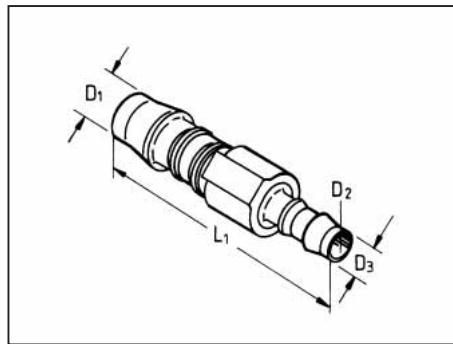

Plastic Hose Connectors

- Resistant to fuel, diesel oil, washing water, brake fluid and glysantine anti freeze.
- Various sizes and types made of acetate resin.

Straight Hose Connectors

Inner hose dia. mm D ₁	D ₂	L ₁	Art. No.	Pack Qty.
3	2.5	25	0500 250 1	25
4	2.7	35	0500 250 2	
5	3	45	0500 250 3	
6	4	49	0500 250 4	
8	5.6	56	0500 250 5	1
10	7	63	0500 250 6	

Straight Reduction Conne.

Inner hose dia. D ₁	D ₃	D ₂	L ₁	Art. No.	Pack Qty.
4	3	2.5	30	0500 250 10	25
6	4		43.5	0500 250 11	
8	4		48	0500 250 12	
10	6	4	53.5	0500 250 13	10
	8	5.6	60.5	0500 250 14	
		5.6	60.5	0500 250 15	

T-Connectors

Inner hose dia. D ₁	D ₂	L ₁	Art. No.	Pack Qty.
3	2.5	25	0500 250 28	25
4	2.7	35	0500 250 29	
5	3	42	0500 250 30	
6	4	50	0500 250 31	
8	5.6	58	0500 250 33	10
10	7	62.5	0500 250 34	

T-Reduction Connectors

Inner hose dia. D ₁	D ₃	D ₄	D ₂	D ₄	L ₁	Art. No.	Pack Qty.
3	4	3	2.5	2.5	25	0500 250 18	25
4	6	4		4	35	0500 250 19	