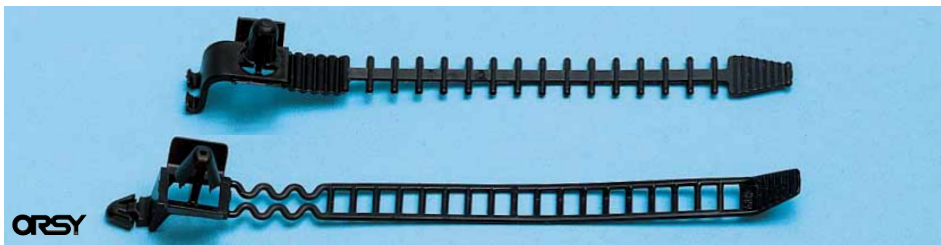

Special Cable Ties for VW/Audi

Bundle range, mm	Length, mm	Original Part No.	Art. No.	Pack Qty.
–	160	VW/Audi N 902 055.01-02	0500 238 3	50
15 – 35	115	VW N900 911	0500 909 93	50

Special Cable Ties for BMW

Bundle range, mm	Length, mm	Original Part No.	Art. No.	Pack Qty.
15 – 35	115	BMW 61 13 1 386 642	0501 105 004	100

Special Cable Ties for OPEL

Bundle range mm	Bore mm	Attachment thickness mm	Length mm	Original Part No.	Art. No.	Pack Qty.
5 – 30	6.3 – 6.7	0.6 – 3.0	132	OPEL 12 88 885	0501 103 019	50

Chassis Cable Ties

- Reusable, if not bundled too tightly.
- Straps can be closed from both sides, since both sides are equipped with teeth.
- With additional round head (outer dia. 25 mm) and centering collar (drill 11-12 mm hole).
- Weather resistant, suitable for outdoor applications in direct sunlight.
- Temperature resistant from –40°C to +105°C.

Max. Ø of Bundle mm	Width mm	Length, mm Original Part No.	Art. No.	Pack Qty.
100	7,6	375	0502 510	100

Cable Holders

Bundle Ø mm	Suitable for	Original Part No.	Art. No.	Pack Qty.
8	Citroën, Peugeot Renault	–	0500 531 64	