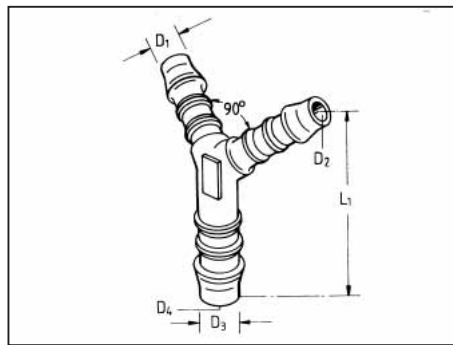

Y-Connectors

Inner hose dia. mm D ₁	D ₂	L ₁	Art. No.	Pack Qty.
3	2.5	21	0500 250 47	25
4		25.5	0500 250 48	
5	3	43	0500 250 49	
6	4	44	0500 250 50	10
8	5.6	51	0500 250 51	

Y-Reduction Connectors

Inner hose dia. D ₁	D ₃	D ₄	D ₂	L ₁	Art. No.	Pack Qty.
4	6	4	2.7	4	34.5	0500 250 56

Plastic Hose Connector Assortment

Contents:

- Straight hose connectors.
- T-connectors.
- Various reduction pieces = 150 pcs.

For 3 - 6 mm inner hose diameter.

Art. No. 0964 500 250

**PVC Hose
4 to 6 mm**

Art. Pre No. 0895