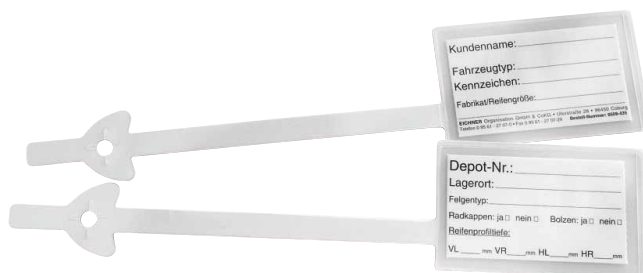

WHEEL/TIRE ARCHIVING

Clear assignment of tire set and vehicle

No more annoying searching

Fast and easy fastening to wheel

Can be attached and removed again as often as desired

Large label (approx. 15 x 10.5 cm)

Excellent legibility, clearly laid out

Inserted label is protected against moisture

Wheel can even be cleaned with high-pressure cleaner while marked

The label sleeve is suitable for vertical or horizontal wheel storage

High flexibility

Tag can be reused several times

Same exact tag for winter and summer tires

LOOP SYSTEM

Version/Length	Designation	Art. No.	P. Qty.
80 cm	Complete Set (wheel/tire tags and labels)	0824 010 020	100
	Spare Loop	0824 010 027	
110 cm	Complete Set (wheel/tire tags and labels)	0824 010 019	50
	Spare Loop	0824 010 028	
80 cm/110 cm	Spare Labels:	0824 010 021	100

Wheel/tire archiving package

Contents:

100 pc. wheel/tire tags
Length: 80 cm

50 pc. XXL wheel/tire tags/Length:
110 cm

50 pc. small black cotton bags for lug nuts

Art. No. 0824 964 020

VALVE SYSTEM

Art. No. 0824 010 018