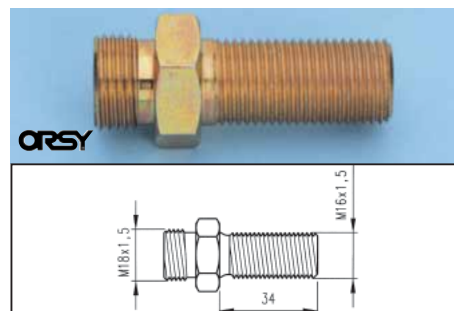

Contents: 4 adapter types
(10 pieces each)

M 16 x 1.5 mm; M 22 x 1.5 mm,
M 16 x 1.5 mm (L = 34 mm),
M 18 x 1.5 mm (L = 34 mm)

Art. No. 0964 258 850

Pack Qty. 1

Adapter for UNI Spiral Air Hoses

Art. No. 0885 30 350 P. Qty. 10

Art. No. 0885 30 351 P. Qty. 10

Art. No. 0885 30 353 P. Qty. 10

Art. No. 0885 30 354 P. Qty. 10

Adapters installed in tractor-trailers as original equipment

- 2 adapters required per spiral hose.
- For adapter combinations refer to tables.

Mercedes-Benz / DAF

Adapter type	Art. No.
M 18 nut with sealing cone installed on spiral hose	—
M 16 x 1.5	0885 30 350

MAN

Adapter type	Art. No.
M 16 x 1.5 (34 mm)	0885 30 354
M 18 x 1.5 (34 mm)	0885 30 353

Volvo

Adapter type	Art. No.
M 16 x 1.5	0885 30 350
M 16 x 1.5	0885 30 350

Scania / Iveco

Adapter type	Art. No.
M 16 x 1.5	0885 30 350
M 18 x 1.5 (34 mm)	0885 30 353

Renault

Adapter type	Art. No.
M 16 x 1.5 (34 mm)	0885 30 354
M 16 x 1.5	0885 30 350