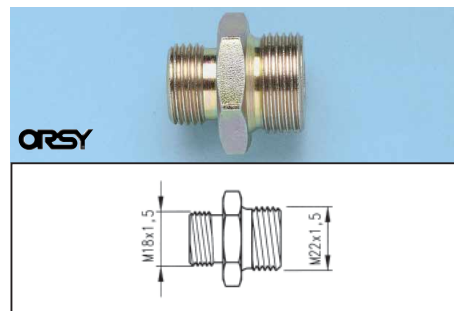

Contents: 4 adapter types
(10 pieces each)

M 16 x 1.5 mm; M 22 x 1.5 mm,
M 16 x 1.5 mm (L = 34 mm),
M 18 x 1.5 mm (L = 34 mm)

Art. No. 0964 258 850

Pack Qty. 1

Adapter for UNI Spiral Air Hoses

Art. No. 0885 30 350 P. Qty. 10

Art. No. 0885 30 351 P. Qty. 10

Art. No. 0885 30 353 P. Qty. 10

Art. No. 0885 30 354 P. Qty. 10

Adapters installed in tractor-trailers as original equipment

- 2 adapters required per spiral hose.
- For adapter combinations refer to tables.

Mercedes-Benz / DAF

Adapter type	Art. No.
M 18 nut with sealing cone installed on spiral hose	—
M 16 x 1.5	0885 30 350

MAN

Adapter type	Art. No.
M 16 x 1.5 (34 mm)	0885 30 354
M 18 x 1.5 (34 mm)	0885 30 353

Volvo

Adapter type	Art. No.
M 16 x 1.5	0885 30 350
M 16 x 1.5	0885 30 350

Scania / Iveco

Adapter type	Art. No.
M 16 x 1.5	0885 30 350
M 18 x 1.5 (34 mm)	0885 30 353

Renault

Adapter type	Art. No.
M 16 x 1.5 (34 mm)	0885 30 354
M 16 x 1.5	0885 30 350