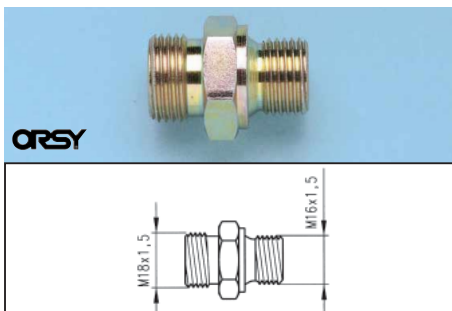

Contents: 4 adapter types
(10 pieces each)

M 16 x 1.5 mm; M 22 x 1.5 mm,
M 16 x 1.5 mm (L = 34 mm),
M 18 x 1.5 mm (L = 34 mm)

Art. No. 0964 258 850

Pack Qty. 1

Adapter for UNI Spiral Air Hoses

Art. No. 0885 30 350 P. Qty. 10

Mercedes-Benz / DAF

Adapter type	Art. No.
M 18 nut with sealing cone installed on spiral hose	—
M 16 x 1.5	0885 30 350

MAN

Adapter type	Art. No.
M 16 x 1.5 (34 mm)	0885 30 354
M 18 x 1.5 (34 mm)	0885 30 353

Volvo

Adapter type	Art. No.
M 16 x 1.5	0885 30 350
M 16 x 1.5	0885 30 350

Scania / Iveco

Adapter type	Art. No.
M 16 x 1.5	0885 30 350
M 18 x 1.5 (34 mm)	0885 30 353

Renault

Adapter type	Art. No.
M 16 x 1.5 (34 mm)	0885 30 354
M 16 x 1.5	0885 30 350