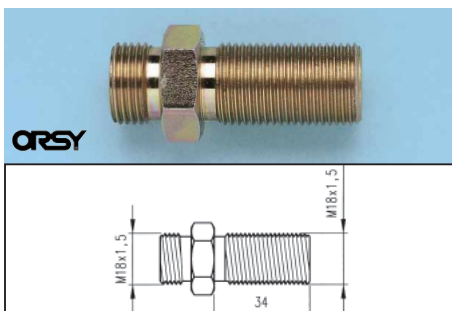

Contents: 4 adapter types
(10 pieces each)

M 16 x 1.5 mm; M 22 x 1.5 mm,
M 16 x 1.5 mm (L = 34 mm),
M 18 x 1.5 mm (L = 34 mm)

Art. No. 0964 258 850

Pack Qty. 1

Adapter for UNI Spiral Air Hoses

Art. No. 0885 30 350 P. Qty. 10

Art. No. 0885 30 351 P. Qty. 10

Art. No. 0885 30 353 P. Qty. 10

Art. No. 0885 30 354 P. Qty. 10

Adapters installed in tractor-trailers as original equipment

- 2 adapters required per spiral hose.
- For adapter combinations refer to tables.

Mercedes-Benz / DAF

Adapter type	Art. No.
M 18 nut with sealing cone installed on spiral hose	—
M 16 x 1.5	0885 30 350

MAN

Adapter type	Art. No.
M 16 x 1.5 (34 mm)	0885 30 354
M 18 x 1.5 (34 mm)	0885 30 353

Volvo

Adapter type	Art. No.
M 16 x 1.5	0885 30 350
M 16 x 1.5	0885 30 350

Scania / Iveco

Adapter type	Art. No.
M 16 x 1.5	0885 30 350
M 18 x 1.5 (34 mm)	0885 30 353

Renault

Adapter type	Art. No.
M 16 x 1.5 (34 mm)	0885 30 354
M 16 x 1.5	0885 30 350