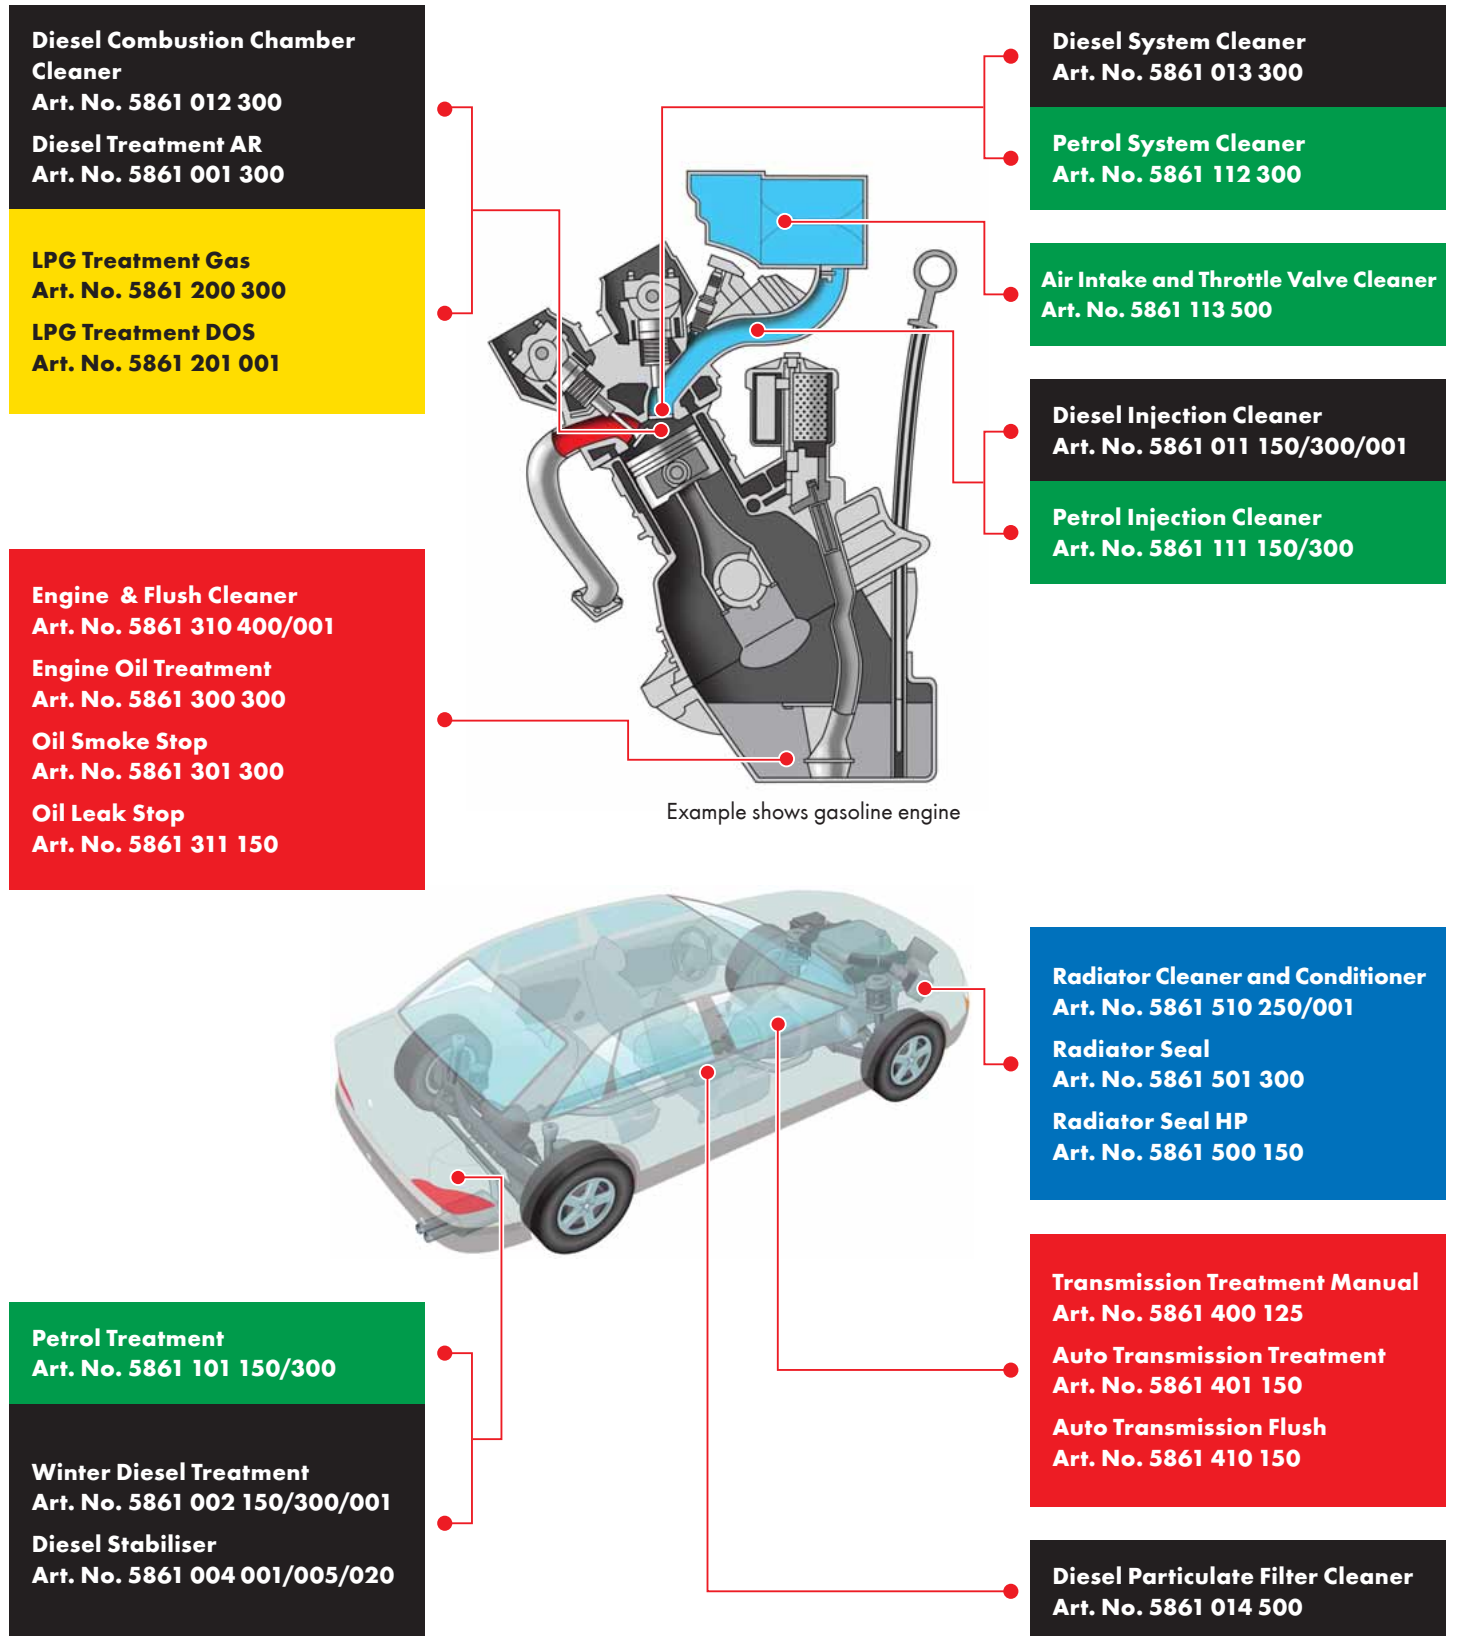

OVERVIEW OF FUNCTIONAL MATERIALS

The use of WÜRTH functional materials extends the service life of the engine, optimizes its performance and reduces its fuel consumption.

= Petrol functional materials

= Diesel functional materials

= Oil functional materials

= LPG functional materials