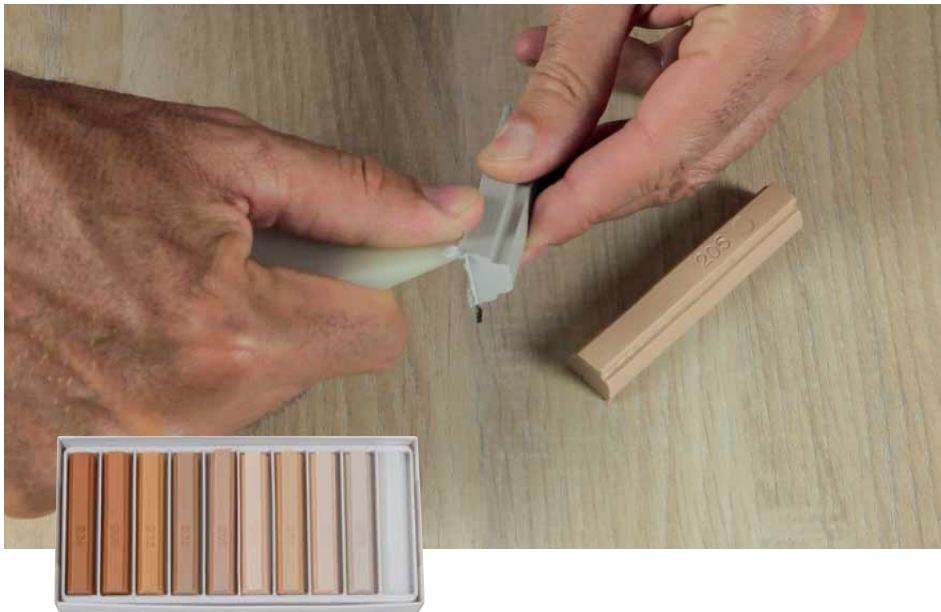

## LIGHT-COLORED SOFT WAX

**For filling small damaged areas in light-brown color tones which are not subjected to major loads later.**

### Easy application

Fast, easy filling of small scratches, cracks and open joints.