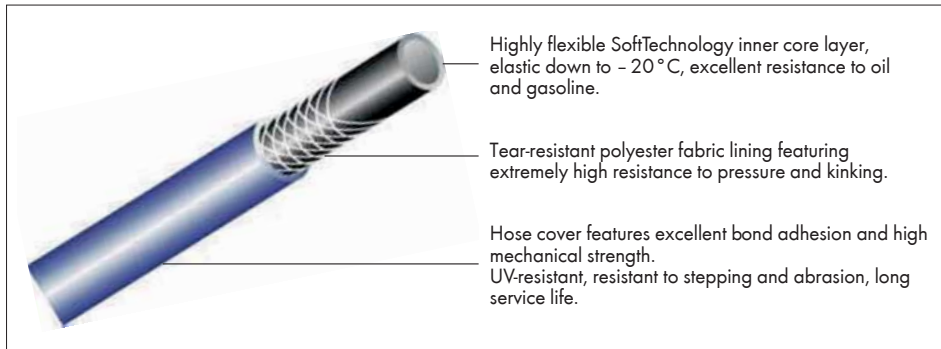

COMPRESSED AIR HOSES

The highly flexible, fabric-reinforced PVC hose for the most demanding requirements of compressed-air applications.

- Low in weight and extremely flexible.
- High mechanical strength, resulting in a long service life.
- Very high UV resistance, making it also ideal for use outdoors.
- Resistant to shocks and being stepped on.
- Resistant to oil and gasoline.
- Max. operating pressure 16 bar
- Operating temperature -15 ° to +60 °C.

Inside dia. in mm	Outside dia. in mm	Length in m	Steel push-in tip Art. No.	Steel quick-action coupling Art. No.	Art. No.	P./m
6	11	10	0699 100 406	0699 100 106	0699 906	10
9	14,5	10	0699 100 409	0699 100 109	0699 909	10
13	19	10	0699 100 413	0699 100 113	0699 901 3	10