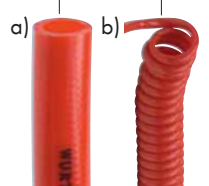

Spiral Pneumatic Hose PU b)

Connection	Art. No.	P. Qty.
6.5 x 10.0 mm	0699 941 65.	1
8.0 x 12.0 mm	0699 941 81.	1
11.0 x 16.0 mm	0699 941 11.	1