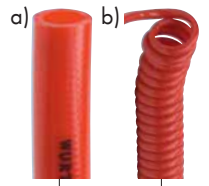

Spiral Pneumatic Hose PU b)

Connection	Art. No.	P. Qty.
6.5 x 10.0 mm	0699 941 65.	1
8.0 x 12.0 mm	0699 941 81.	1
11.0 x 16.0 mm	0699 941 11.	1

Quick-Action Coupling

- Convenient hose connection

2000 series

Connection	Art. No.	P. Qty.
6.5 x 10.0 mm	0699 100 765	3
8.0 x 12.0 mm	0699 100 780	3
11.0 x 16.0 mm	0699 100 711	3

2000 series

Connection	Art. No.	P. Qty.
6.5 x 10.0 mm	0699 154 610	3
8.0 x 12.0 mm	0699 154 812	3
11.0 x 16.0 mm	0699 154 116	3

Conversion table

Inches	Millimeters	
	Male thread	Female thread
R 1/8"	9.73	8.57
R 1/4"	13.16	11.45
R 3/8"	16.66	14.95
R 1/2"	20.96	18.63