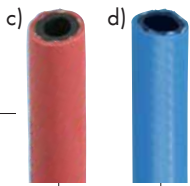

## Pneumatic Painting Hose, red EPDM

Connection	Art. No.	P. Qty.
6 mm	0699 96. 0	1
9 mm	0699 99. 0	1