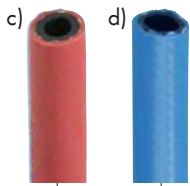

CONNECTION OPTIONS FOR PNEUMATIC FITTINGS

Pneumatic Painting Hose, red EPDM

Connection	Art. No.	P. Qty.
6 mm	0699 96. 0	1
9 mm	0699 99. 0	1

Pneumatic Hose PVC d)

Connection	Art. No.	P. Qty.
6 mm	0699 906 .	1
9 mm	0699 909 .	1
13 mm	0699 901 .	1

Hose Clamp

Connection	Art. No.	P. Qty.
8 x 16 mm	0539 18 16	1

Quick-Action Coupling

- Hose connection a) Brass

Connection	Art. No.	P. Qty.
6 mm	0699 126	5
9 mm	0699 129	5
13 mm	0699 121 3	5

2000 series

Connection	Art. No.	P. Qty.
6 mm	0699 100 106	3
8 mm	0699 100 108	3
9 mm	0699 100 109	3
13 mm	0699 100 113	3

2000 series

Connection	Art. No.	P. Qty.
6 mm	0699 153 14	3
9 mm	0699 153 516	3
13 mm	0699 153 12	3

Straight Pneumatic Hose PU a)

Connection	Art. No.	P. Qty.
6.5 x 10.0 mm	0699 942 65.	1
8.0 x 12.0 mm	0699 942 81.	1
11.0 x 16.0 mm	0699 942 11.	1

Spiral Pneumatic Hose PU b)

Connection	Art. No.	P. Qty.
6.5 x 10.0 mm	0699 941 65.	1
8.0 x 12.0 mm	0699 941 81.	1
11.0 x 16.0 mm	0699 941 11.	1

Quick-Action Coupling

- Convenient hose connection

2000 series

Connection	Art. No.	P. Qty.
6.5 x 10.0 mm	0699 100 765	3
8.0 x 12.0 mm	0699 100 780	3
11.0 x 16.0 mm	0699 100 711	3

2000 series

Connection	Art. No.	P. Qty.
6.5 x 10.0 mm	0699 154 610	3
8.0 x 12.0 mm	0699 154 812	3
11.0 x 16.0 mm	0699 154 116	3

Conversion table

Inches	Millimeters	
	Male thread	Female thread
R 1/8"	9.73	8.57
R 1/4"	13.16	11.45
R 3/8"	16.66	14.95
R 1/2"	20.96	18.63

Push-In Tip

- Hose connection a) Brass

Connection	Art. No.	P. Qty.
6 mm	0699 36	5
9 mm	0699 39	5
13 mm	0699 313	5

2000 series

Connection	Art. No.	P. Qty.
6 mm	0699 100 406	3
9 mm	0699 100 408	3
13 mm	0699 100 413	3

Hose Clamp

Connection	Art. No.	P. Qty.
8 x 16 mm	0539 18 16	1

Pneumatic Hose PVC d)

Connection	Art. No.	P. Qty.
6 mm	0699 906 .	1
9 mm	0699 909 .	1
13 mm	0699 901 .	1

Double Hose Tip Brass

Connection	Art. No.	P. Qty.
6 mm	0699 76	5
9 mm	0699 79	5
13 mm	0699 713	5

Plug-In Nipple Steel

- Convenient hose connection

2000 series