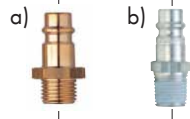

### 2000 series

Connection	Art. No.	P. Qty.
6.5 x 10.0 mm	0699 100 765	3
8.0 x 12.0 mm	0699 100 780	3
11.0 x 16.0 mm	0699 100 711	3

### 2000 series

Connection	Art. No.	P. Qty.
6.5 x 10.0 mm	0699 154 610	3
8.0 x 12.0 mm	0699 154 812	3
11.0 x 16.0 mm	0699 154 116	3

## Conversion table

Inches	Millimeters	
	Male thread	Female thread
R 1/8"	9.73	8.57
R 1/4"	13.16	11.45
R 3/8"	16.66	14.95
R 1/2"	20.96	18.63