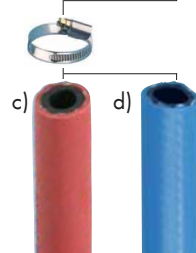

2000 series

Connection	Art. No.	P. Qty.
6.5 x 10.0 mm	0699 100 865	3
8.0 x 12.0 mm	0699 100 880	3
11.0 x 16.0 mm	0699 100 811	3