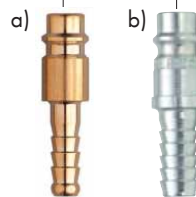

Double Hose Tip Brass

Connection	Art. No.	P. Qty.
6 mm	0699 76	5
9 mm	0699 79	5
13 mm	0699 713	5