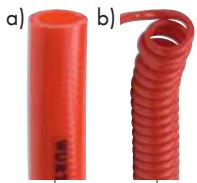

## Straight Pneumatic Hose PU<sup>a)</sup>

Connection	Art. No.	P. Qty.
6.5 x 10.0 mm	<b>0699 942 65.</b>	1
8.0 x 12.0 mm	<b>0699 942 81.</b>	1
11.0 x 16.0 mm	<b>0699 942 11.</b>	1

## Push-In Tip<sup>Steel</sup>

• Male thread **2000 series**

Connection	Art. No.	P. Qty.
R 1/4" 8.0 x 12.0 mm	<b>0699 100 980</b>	1
R 1/2" 11.0 x 16.0 mm	<b>0699 356 007</b>	3

## Rotating Push-In Tip<sup>Steel</sup>

• Male thread **2000 series**

Connection	Art. No.	P. Qty.
R 1/4" 6.5 x 10.0 mm	<b>0699 100 914</b>	3
R 3/8" 8.0 x 12.0 mm	<b>0699 100 938</b>	3
R 1/2" 11.0 x 16.0 mm	<b>0699 100 912</b>	3