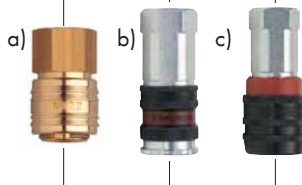

2000 series^{c)} Safety coupling

Connection	Art. No.	P. Qty.
R 1/4"	0699 155 14	3
R 3/8"	0699 155 38	3
R 1/2"	0699 155 12	3