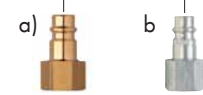

2000 series^{c)} Safety coupling

Connection	Art. No.	P. Qty.
R 1/4"	0699 155 14	3
R 3/8"	0699 155 38	3
R 1/2"	0699 155 12	3