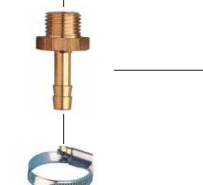

## Quick-Action Coupling

• Male thread

Connection	Art. No.	P. Qty.
G 1/4"	<b>0699 111 4</b>	5
G 3/8"	<b>0699 113 8</b>	5
G 1/2"	<b>0699 111 2</b>	5

Connection	Art. No.	P. Qty.
R 1/4"	<b>0699 100 314</b>	3
R 3/8"	<b>0699 100 338</b>	3
R 1/2"	<b>0699 100 312</b>	3

## 2000 series<sup>c)</sup> Safety coupling

Connection	Art. No.	P. Qty.
R 1/4"	<b>0699 155 14</b>	3
R 3/8"	<b>0699 155 38</b>	3
R 1/2"	<b>0699 155 12</b>	3