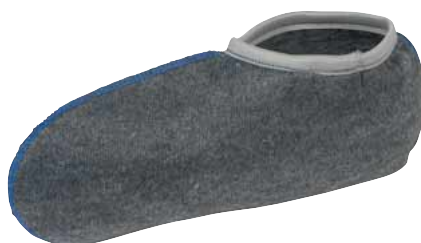

S5 RUBBER BOOT

EN ISO 20345:2011

Steel toe and midsole

Rugged PVC boot

Shaft height: 37 cm

Weight in men's size 42:
Approx. 1,300 g per boot

Color	Size	Foot width	Art. No.	P.
Yellow	38	11 (safety shoe comfort width)	M023001038	1
	39		M023001039	
	40		M023001040	
	41		M023001041	
	42		M023001042	
	43		M023001043	
	44		M023001044	
	45		M023001045	
	46		M023001046	
	47		M023001047	
	48		M023001048	

BOOT LINER FOR S5 RUBBER BOOT

Increases wearing comfort considerably

100% cotton

Color	Size	Art. No.	P.
Gray	39/40	M039039040	1
	41/42	M039039041	
	43/44	M039039042	
	45/46	M039039043	