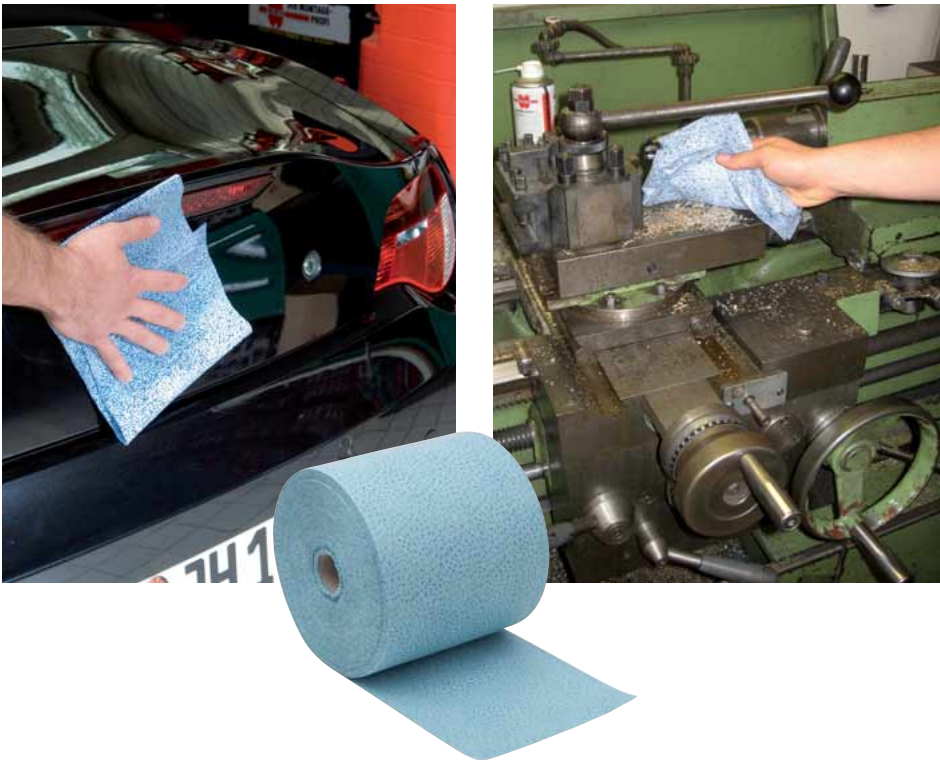

WIPE 500 TEX

Cleaning cloth for lint-free cleaning of surfaces in the AUTOMOTIVE, metal and paint sectors.

Lint-free

Optimum cleaning without lint residues.

High strength.

Tear-proof cloth for cleaning fine and rough surfaces

Broad range of uses

For paint, metal and smooth wooden surfaces.

Highly absorbent.

Removes water, oil and grease spots, is resistant to acids, alkalis and solvents under some conditions

Color	Contents	Weight per square meter	Art. No.	P. Qty.
Blue	500 sheet roll (32 x 38 cm)	80 g/m ²	0899 800 880	1

Areas of application:

The tear-proof Wipe 500 Tex enables cleaning of surfaces in many areas (AUTOMOTIVE, metalworking and kitchen construction). As a result, surfaces can be cleaned of oil, grease and other dirty residues thanks to the high absorbency. Due to the high strength of the cleaning cloth, surfaces can also be cleaned of coarse materials like metal chips.