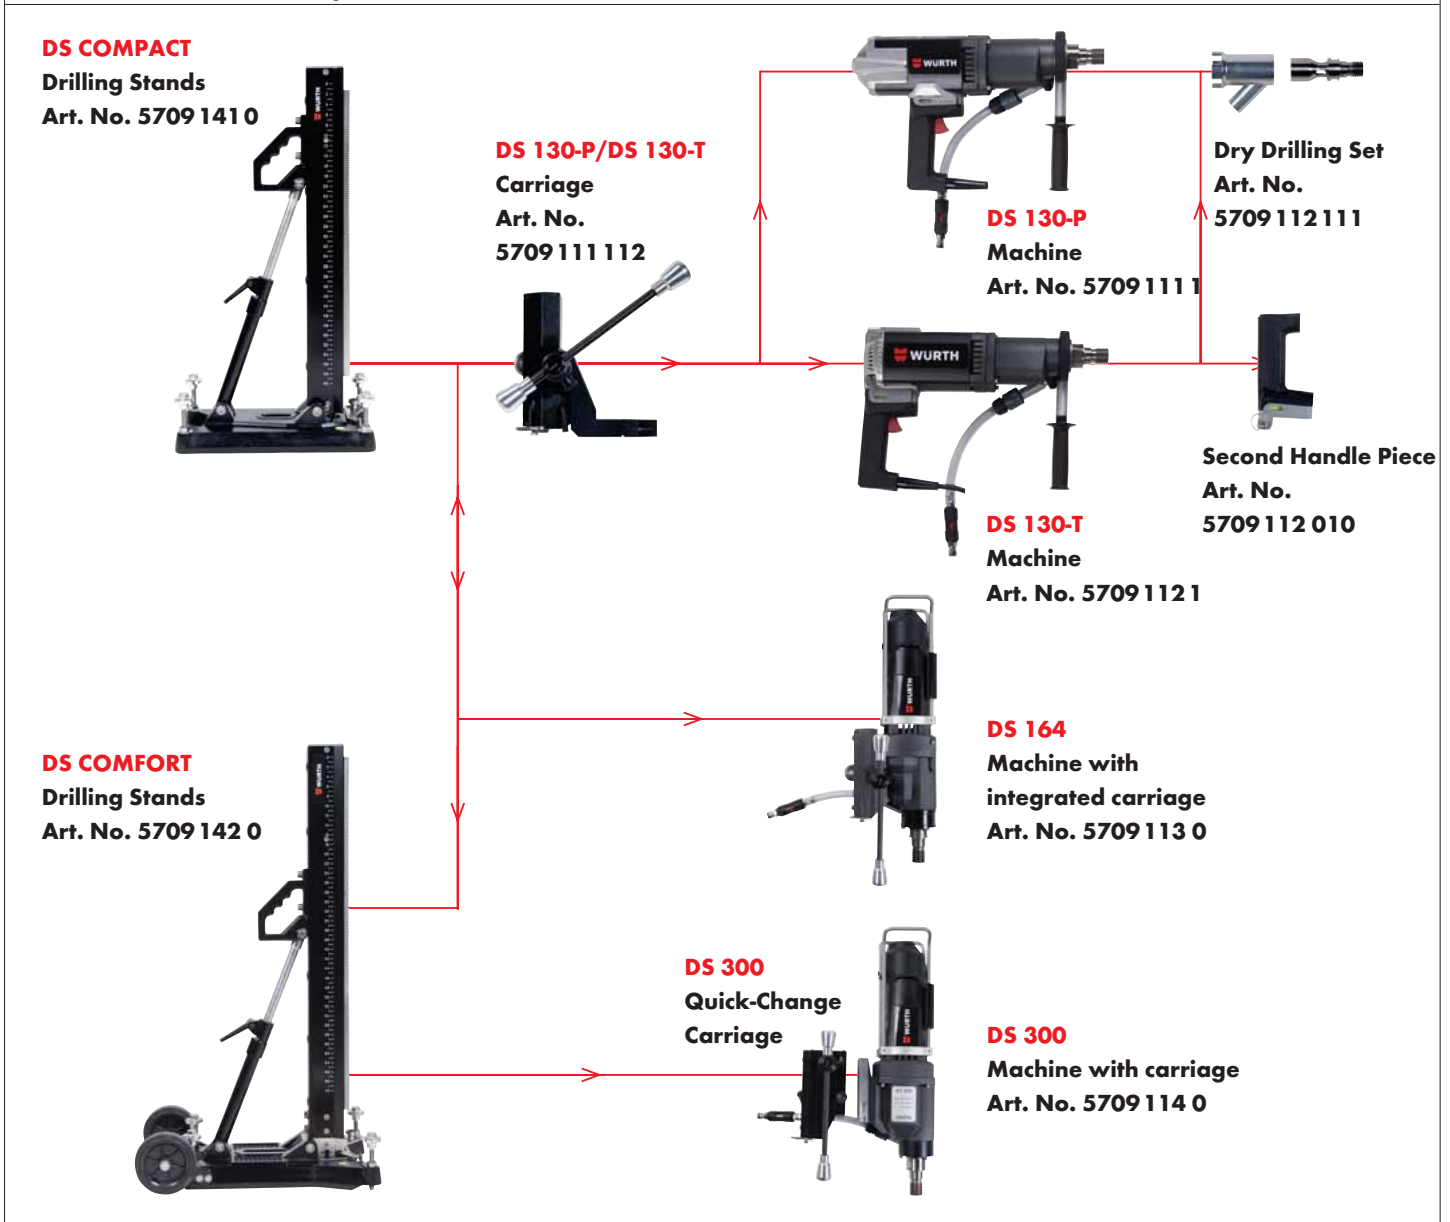

DIAMOND CORE BIT TECHNOLOGY

Available in the fleet management system ORSY®fleet.

Modular Diamond Core Bit System Overview

Complete sets – Machines and drilling stands

	Machines with carriage			
Drilling stands	DS 130-P Art. No. 5709 111 1 DS 130-P/DS 130-T Carriage Art. No. 5709 111 112	DS 130-T Art. No. 5709 112 1 DS 130-P/DS 130-T Carriage Art. No. 5709 111 112	DS 164 Art. No. 5709 113 0 DS 164 Integrated Carriage	DS 300 Art. No. 5709 114 0 Incl. DS 300 Carriage Art. No. 5809 300 300
DS COMPACT Art. No. 5709 141 0 Incl. M12 Mounting Set Art. No. 5709 151 100	DS 130-P COMPACT Art. No. 5709 111 200	DS 130-T COMPACT Art. No. 5709 112 200	DS 164 COMPACT Art. No. 5709 113 200	-
DS COMFORT Art. No. 5709 142 0 Incl. M12 Mounting Set Art. No. 5709 151 100	DS 130-P COMFORT Art. No. 5709 111 300	DS 130-T COMFORT Art. No. 5709 112 300	DS 164 COMFORT Art. No. 5709 113 300	DS 300 COMFORT Art. No. 5709 114 300
Ideal for the following trades, among others	Electricians, stair builders, building technology, plumbing, heating installers, kitchen installers		Building technology, plumbing, ventilation installers, heating installers, kitchen installers and other construction trades	