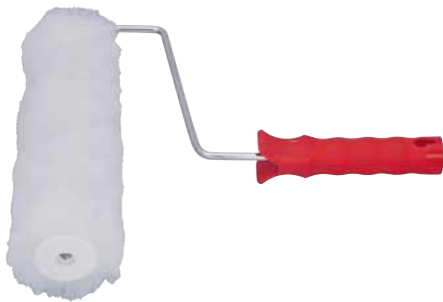

NYLON

ECONOMIC PAINTER'S ROLLER

Roller width in cm	Core dia. in mm	Roller dia. in mm	Art. No.	P. Qty.
18	48	70	0693 010 8	1
25			0693 010 81	

- Textured polyamide
- **Pile height 12 mm**
- For simple painting work
- Solvent-resistant
- Extremely hard-wearing

Areas of application:

- For all painting materials
- Particularly for working polyester and epoxy resins and for industrial coatings
- For smooth to slightly textured surfaces
- Can be used both indoors and outdoors

POLYESTER

ECONOMIC PAINTER'S ROLLER

Roller width in cm	Core dia. in mm	Roller dia. in mm	Art. No.	P. Qty.
18	44	80	0693 010 7	1
25			0693 010 71	

- Polyester (Vestan)
- with stirrup-type frame, dia. 6 mm
- **Pile height 18 mm**
- Extra fluffy and absorbent: Good paint take-up and application

Areas of application:

- For wall and ceiling paints
- For simple painting work
- Not solvent-resistant

FOAM ROLLER

ECONOMIC SMALL ROLLER

Roller width in cm	Core dia. in mm	Roller dia. in mm	Roundness	Art. No.	P. Qty.
10	10	35	straight on both sides	0693 011 4	10