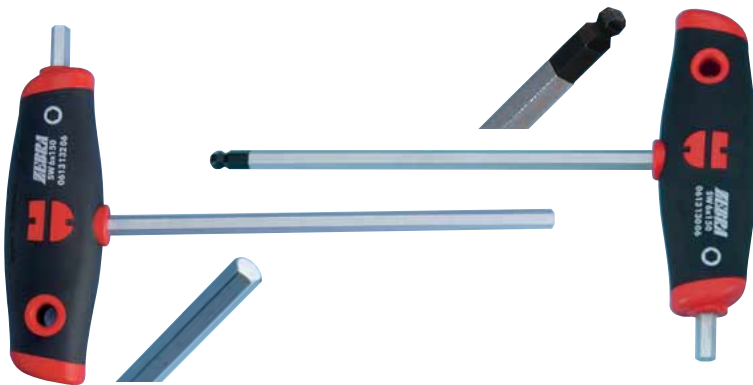

T-HANDLE WRENCH WITH SIDE TIP

Hexagon socket with ball head

- Blade: Hexagon blade with side tip, brushed chromium-plated
- Output: Size similar to DIN 911
- Ball head with screws to an angle of 25°
- Black point

| mm | Blade length mm | Handle width x handle length x length mm | Blade length inch | Art. no. | PU/Qty. |
|------|-----------------|--|-------------------|--------------------|---------|
| 5.0 | 150 | 35/105/17 | 6" | 0613 130 05 | 1 |
| 6.0 | 150 | 35/105/17 | 6" | 0613 130 06 | 1 |
| 8.0 | 150 | 35/105/17 | 6" | 0613 130 08 | 1 |
| 5.0 | 200 | 35/105/17 | 8" | 0613 131 05 | 1 |
| 6.0 | 200 | 35/105/17 | 8" | 0613 131 06 | 1 |
| 8.0 | 200 | 35/105/17 | 8" | 0613 131 08 | 1 |
| 10.0 | 200 | 39/117/22 | 8" | 0613 131 10 | 1 |
| 12.0 | 200 | 39/117/22 | 8" | 0613 131 12 | 1 |

Hexagon socket

- Blade: Hexagon blade with side tip, brushed chromium-plated
- Output: Size similar to DIN 911

| mm | Blade length mm | Art. no. | PU/Qty. |
|-----|-----------------|---------------------|---------|
| 2.5 | 150 | 0613 132 025 | 1 |
| 3.0 | 150 | 0613 132 03 | 1 |
| 4.0 | 150 | 0613 132 04 | 1 |
| 5.0 | 150 | 0613 130 05* | 1 |
| 6.0 | 150 | 0613 130 06* | 1 |
| 8.0 | 150 | 0613 130 08* | 1 |

* with ball head

T-handle, hexagon socket 6-piece Art. no. 0613 913 06