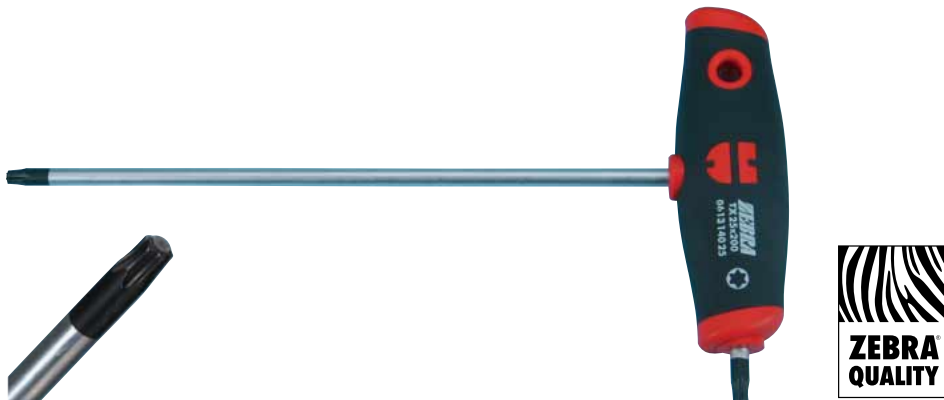

## T-HANDLE TX WITH SIDE TIP

### Inner TX

- Blade: Round blade with side tip, matt chrome-plated
- Tip: Inner TX
- Black Point

	Blade length in mm	Handle width x handle length x length in mm	Blade length in inch	Art. No.	P. Qty.
TX 9	100	27/ 82/13	4"	<b>0613 140 09</b>	1
TX 10	100	27/ 82/13	4"	<b>0613 140 10</b>	1
TX 15	100	27/ 82/13	4"	<b>0613 140 15</b>	1
TX 20	200	35/105/17	8"	<b>0613 140 20</b>	1
TX 25	200	35/105/17	8"	<b>0613 140 25</b>	1
TX 27	200	35/105/17	8"	<b>0613 140 27</b>	1
TX 30	200	35/105/17	8"	<b>0613 140 30</b>	1
TX 40	200	35/105/17	8"	<b>0613 140 40</b>	1
TX 45	200	39/117/22	8"	<b>0613 140 45</b>	1