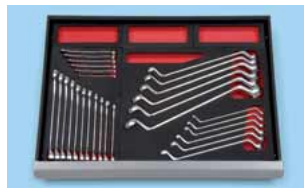

Contents of drawer 2 (38 pieces):
ZEBRA® combination spanner set, metric, 17 pieces, ring offset 15°.
ZEBRA® pliers set, 4 pieces.
1/2" socket spanner assortment for inner/outer TX, 17-piece
Art. No. 0962 655 002

Contents of drawer 3 (23 pieces):
ZEBRA® double-ring spanner set, metric, 12 pieces, deep offset.
1/2" socket spanner set, 11 pieces.
Art. No. 0962 655 003

Contents of drawer 4 (55 pieces):
1/2"- and 1/4" socket spanner assortment, large, 55 pieces.
Art. No. 0965 900 901

Contents of drawer 2 (32 pieces):
ZEBRA® combination spanner set, metric, 17 pieces, ring offset 15°.
ZEBRA® double-ring spanner set, metric, 12 pieces, deep offset.
Empty compartment (168 x 58 mm), 3 pieces.
Art. No. 0962 655 105

Contents of drawer 3 (30 pieces):
ZEBRA® screwdriver set, TX, 7 pieces.
ZEBRA® screwdriver set for motor vehicles and metal, 8 pieces.
1/2" socket spanner set, 11 pieces.
Empty compartment (168 x 58 mm), 3 pieces.
Empty compartment (310 x 80 mm).
Art. No. 0962 655 106