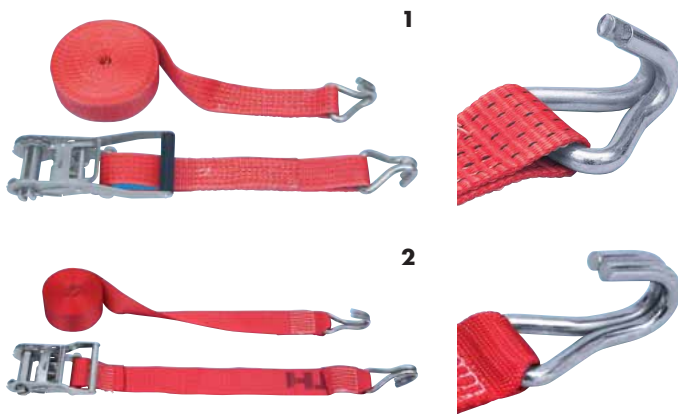

# LOAD-SECURING STRAPPING

## Ratchet straps with standard ratchet

- Complies with EN 12195-2
- GS-certified (German safety testing)
- Pressure ratchet
- Polyester straps
- Usage temperature from -40°C to +100°C
- For fast and easy load securing
- Interior label

- Attention: Colored straps are not 100% colorfast! Use in continuous rain can result in slight discoloration.

**Double-tip hook**

Fig.	LC strapping	LC straight pull	Length in m	Belt width in mm	Belt color	STF preload force*	SHF standard manual force	Art. No.	P. Qty.
1	5,000 daN	2,500 daN	8	50	Red	400 daN	50 daN	0713 91 205	1
					White	350 daN		0713 92 255	
			Red		400 daN	0713 922 285		10	
						0713 91 100		50	
	4,000 daN	2,000 daN	8		0713 91 210	1			
					0713 91 215				
			White		350 daN			0713 91 191	
								0713 92 254	
Red	400 daN	0713 91 091	10						
		0713 91 19							
2	1,000 daN	500 daN	6		Red	210 daN	0713 92 14	1	
			8				0713 92 251		
					White				