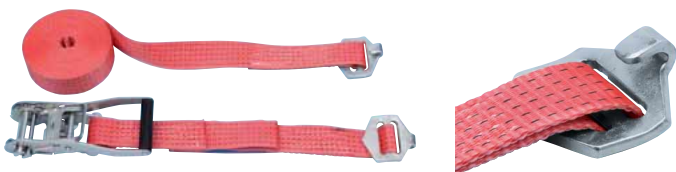

LOAD-SECURING STRAPPING

Carabiner hook

LC strapping	LC straight pull	Length in m	Belt width in mm	Belt color	STF preload force*	SHF standard manual force	Art. No.	P. Qty.
5,000 daN	2,500 daN	8	50	Red	400 daN	50 daN	0713 91 207	1
4,000 daN	2,000 daN	10					0713 91 102	50
							0713 91 171	1
							0713 91 17	

*Straight pull

Claw hook

LC strapping	LC straight pull	Length in m	Belt width in mm	Belt color	STF preload force*	SHF standard manual force	Art. No.	P. Qty.
5,000 daN	2,500 daN	8	50	Red	400 daN	50 daN	0713 91 206	1
4,000 daN	2,000 daN	10					0713 91 181	
							0713 91 18	

*Straight pull

"Crown" hook

LC strapping	LC straight pull	Length in m	Belt width in mm	Belt color	STF preload force*	SHF standard manual force	Art. No.	P. Qty.
4,000 daN	2,000 daN	8	50	Red	400 daN	50 daN	0713 91 300	1

*Straight pull