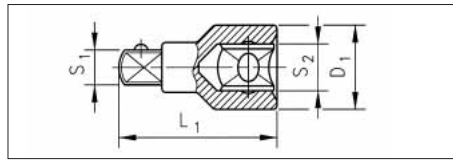

CONNECTION PIECE

- Version: Chrome-plated, polished
- Drive: Inner square, 1/4"
- Tip: Outer square, 3/8"
- Application: Adapter to 3/8" socket wrench inserts

| S1 | S2 | L1 in mm | D1 in mm | Art. No. | P. Qty. |
|------|------|----------|----------|---------------------|---------|
| 3/8" | 1/4" | 24 | 12.5 | 0713 118 401 | 1/20 |

1/4" SOCKET WRENCH INSERTS

Metric

- Version: Chrome-plated, polished
- Drive: 1/4", ball catch groove
- Tip: Hex., metric
- Geometry: Short

| in mm | L1 in mm | D1 in mm | D2 in mm | t in mm | Art. No. | P. Qty. |
|-------|----------|----------|----------|---------|---------------------|---------|
| 4 | 22 | 6.8 | 11.9 | 5 | 0713 111 104 | 1 |
| 5 | 22 | 8.1 | 11.9 | 5 | 0713 111 105 | 1 |
| 5.5 | 22 | 8.7 | 11.9 | 5.5 | 0713 111 155 | 1 |
| 6 | 22 | 9.3 | 11.9 | 6 | 0713 111 106 | 1 |
| 6.3 | 22 | 9.8 | 11.9 | 6 | 0713 111 163 | 1 |
| 7 | 22 | 10.8 | 11.9 | 6 | 0713 111 107 | 1 |
| 8 | 22 | 11.9 | 11.9 | 7 | 0713 111 108 | 1 |
| 9 | 22 | 13.4 | 13.4 | 7 | 0713 111 109 | 1 |
| 10 | 22 | 14.5 | 14.5 | 10 | 0713 111 110 | 1 |
| 11 | 22 | 15.9 | 15.9 | 10 | 0713 111 111 | 1 |
| 12 | 22 | 16.9 | 16.9 | 10 | 0713 111 112 | 1 |
| 13 | 22 | 18 | 18 | 11 | 0713 111 113 | 1 |
| 14 | 22 | 19.6 | 19.6 | 11 | 0713 111 114 | 1 |