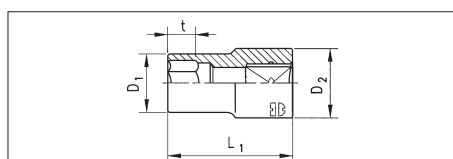

1/4" SOCKET WRENCH INSERTS

Metric

- Version: Chrome-plated, polished
- Drive: 1/4", ball catch groove
- Tip: Hex., metric
- Geometry: Short

| in mm | L1 in mm | D1 in mm | D2 in mm | t in mm | Art. No. | P. Qty. |
|-------|----------|----------|----------|---------|---------------------|---------|
| 4 | 22 | 6.8 | 11.9 | 5 | 0713 111 104 | 1 |
| 5 | 22 | 8.1 | 11.9 | 5 | 0713 111 105 | 1 |
| 5.5 | 22 | 8.7 | 11.9 | 5.5 | 0713 111 155 | 1 |
| 6 | 22 | 9.3 | 11.9 | 6 | 0713 111 106 | 1 |
| 6.3 | 22 | 9.8 | 11.9 | 6 | 0713 111 163 | 1 |
| 7 | 22 | 10.8 | 11.9 | 6 | 0713 111 107 | 1 |
| 8 | 22 | 11.9 | 11.9 | 7 | 0713 111 108 | 1 |
| 9 | 22 | 13.4 | 13.4 | 7 | 0713 111 109 | 1 |
| 10 | 22 | 14.5 | 14.5 | 10 | 0713 111 110 | 1 |
| 11 | 22 | 15.9 | 15.9 | 10 | 0713 111 111 | 1 |
| 12 | 22 | 16.9 | 16.9 | 10 | 0713 111 112 | 1 |
| 13 | 22 | 18 | 18 | 11 | 0713 111 113 | 1 |
| 14 | 22 | 19.6 | 19.6 | 11 | 0713 111 114 | 1 |

POWERDRIV

Standard

- Version: Chrome-plated, polished
- Drive: 1/4", ball catch groove
- Tip: Hex., standard
- Geometry: Short

| in mm | L1 in mm | D1 in mm | D2 in mm | t in mm | Art. No. | P. Qty. |
|-------|----------|----------|----------|---------|---------------------|---------|
| 5/32 | 22 | 6.8 | 11.9 | 5 | 0713 111 201 | 1 |
| 3/16 | 22 | 7.9 | 11.9 | 5 | 0713 111 202 | 1 |
| 7/32 | 22 | 8.9 | 11.9 | 5.5 | 0713 111 203 | 1 |
| 1/4 | 22 | 9.9 | 11.9 | 6 | 0713 111 204 | 1 |
| 9/32 | 22 | 11 | 11.9 | 6 | 0713 111 205 | 1 |
| 5/16 | 22 | 11.9 | 11.9 | 7 | 0713 111 206 | 1 |
| 11/32 | 22 | 13.0 | 13.0 | 7 | 0713 111 207 | 1 |
| 3/8 | 22 | 14.5 | 14.5 | 10 | 0713 111 208 | 1 |
| 7/16 | 22 | 15.9 | 15.9 | 10 | 0713 111 209 | 1 |
| 1/2 | 22 | 17.6 | 17.6 | 11 | 0713 111 210 | 1 |
| 9/16 | 22 | 19.6 | 19.6 | 11 | 0713 111 211 | 1 |