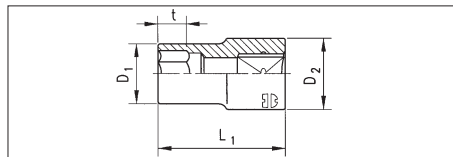

CONNECTION PIECE

- Version: Chrome-plated, polished
- Drive: Inner square, 1/4"
- Tip: Outer square, 3/8"
- Application: Adapter to 3/8" socket wrench inserts

| S1 | S2 | L1 in mm | D1 in mm | Art. No. | P. Qty. |
|------|------|----------|----------|---------------------|---------|
| 3/8" | 1/4" | 24 | 12.5 | 0713 118 401 | 1/20 |

1/4" SOCKET WRENCH INSERTS

Metric

- Version: Chrome-plated, polished
- Drive: 1/4", ball catch groove
- Tip: Hex., metric
- Geometry: Short

| in mm | L1 in mm | D1 in mm | D2 in mm | t in mm | Art. No. | P. Qty. |
|-------|----------|----------|----------|---------|---------------------|---------|
| 4 | 22 | 6.8 | 11.9 | 5 | 0713 111 104 | 1 |
| 5 | 22 | 8.1 | 11.9 | 5 | 0713 111 105 | 1 |
| 5.5 | 22 | 8.7 | 11.9 | 5.5 | 0713 111 155 | 1 |
| 6 | 22 | 9.3 | 11.9 | 6 | 0713 111 106 | 1 |
| 6.3 | 22 | 9.8 | 11.9 | 6 | 0713 111 163 | 1 |
| 7 | 22 | 10.8 | 11.9 | 6 | 0713 111 107 | 1 |
| 8 | 22 | 11.9 | 11.9 | 7 | 0713 111 108 | 1 |
| 9 | 22 | 13.4 | 13.4 | 7 | 0713 111 109 | 1 |
| 10 | 22 | 14.5 | 14.5 | 10 | 0713 111 110 | 1 |
| 11 | 22 | 15.9 | 15.9 | 10 | 0713 111 111 | 1 |
| 12 | 22 | 16.9 | 16.9 | 10 | 0713 111 112 | 1 |
| 13 | 22 | 18 | 18 | 11 | 0713 111 113 | 1 |
| 14 | 22 | 19.6 | 19.6 | 11 | 0713 111 114 | 1 |