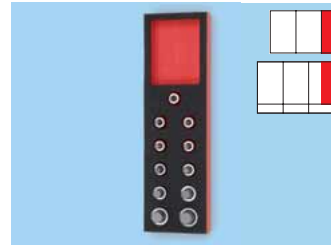

Fits W-series workshop trolleys.

Art. No. 0965 900 203

Contents:

Socket wrench inserts; hex. head, size in mm: 10; 11; 12; 13; 14; 15; 16; 17; 18; 19; 20; 21; 22; 24; 26; 27; 28; 30; 32.

Extension: 130 mm and 250 mm, cardan joint, 1/2" ratchet.

Empty foam insert

Art. No. 0955 900 203

1/2" socket wrench assortment set, 11 pcs., for Allen head.

Art. No. 0965 900 204

Contents:

Size in mm: 4 x 60; 5 x 60; 6 x 60; 7 x 60; 8 x 60; 9 x 60; 10 x 60; 12 x 60; 14 x 60; 17 x 60; 19 x 60.