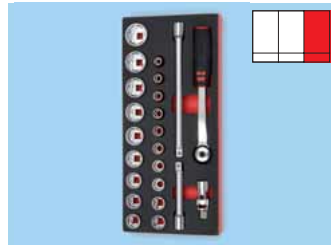

Socket wrench assortment, 23 pcs., with 1/2" drive tool.

Suitable for *TOOLsystem* (not for ORSY® *mobil* and ORSY® shelves).

Art. No. 0965 900 202

Contents:

Socket wrench inserts; hex. head, size in mm: 10; 11; 12; 13; 14; 15; 16; 17; 18; 19; 20; 21; 22; 24; 26; 27; 28; 30; 32.

Extension: 130 mm and 250 mm, cardan joint, 1/2" ratchet, empty compartment for loading with 1/4" assortments.

Empty foam insert

Art. No. 0955 900 202

Socket wrench assortment, 23 pcs., with 1/2" drive tool.

Fits W-series workshop trolleys.

Art. No. 0965 900 203

Contents:

Socket wrench inserts; hex. head, size in mm: 10; 11; 12; 13; 14; 15; 16; 17; 18; 19; 20; 21; 22; 24; 26; 27; 28; 30; 32.

Extension: 130 mm and 250 mm, cardan joint, 1/2" ratchet.

Empty foam insert

Art. No. 0955 900 203

1/2" socket wrench assortment set, 11 pcs., for Allen head.

Art. No. 0965 900 204

Contents:

Size in mm: 4 x 60; 5 x 60; 6 x 60; 7 x 60; 8 x 60; 9 x 60; 10 x 60; 12 x 60; 14 x 60; 17 x 60; 19 x 60.