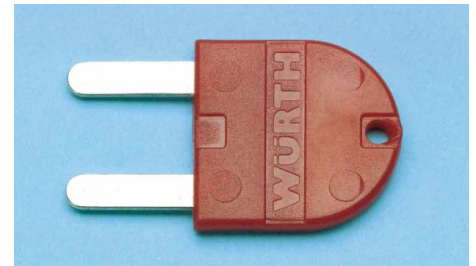

Metal Key

- One included with every new order.
  Art. No. 0825 990 P. Qty. 5