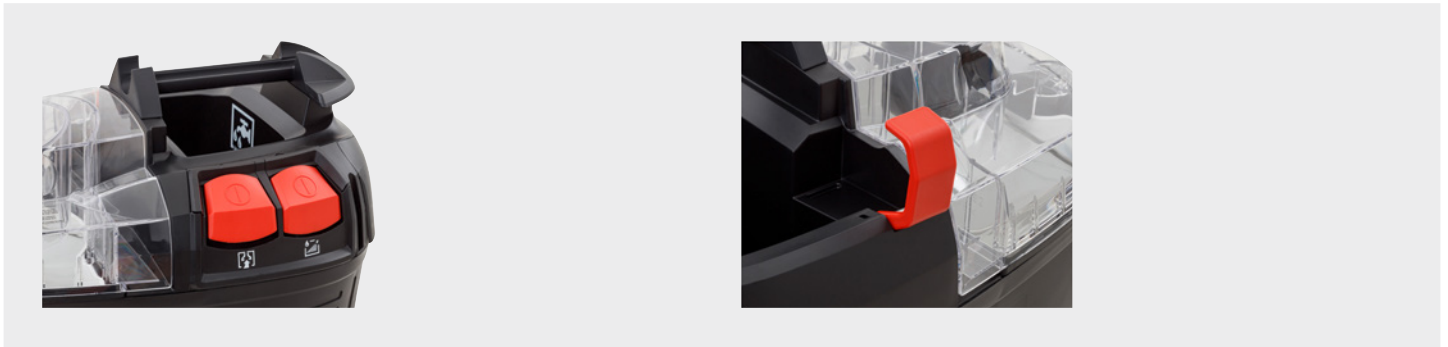

Notice

To ensure proper extraction, the nozzle must be moved horizontally along the floor or upholstery.

Contents for art. no. 0701 114 000		
Designation	Art. no.	Quantity
Suction hose For spray extraction device	0701 111 001	1
Joint nozzle	0701 111 003	1
Hand nozzle	0701 111 004	1
Handle For spray extraction device	0701 111 007	1

Related products	Art. no.
Universal cleaner R1 5 l	0893 125 005